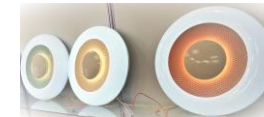

ATBIS LED Round Lights

LED Round Light
10w
20w
30w